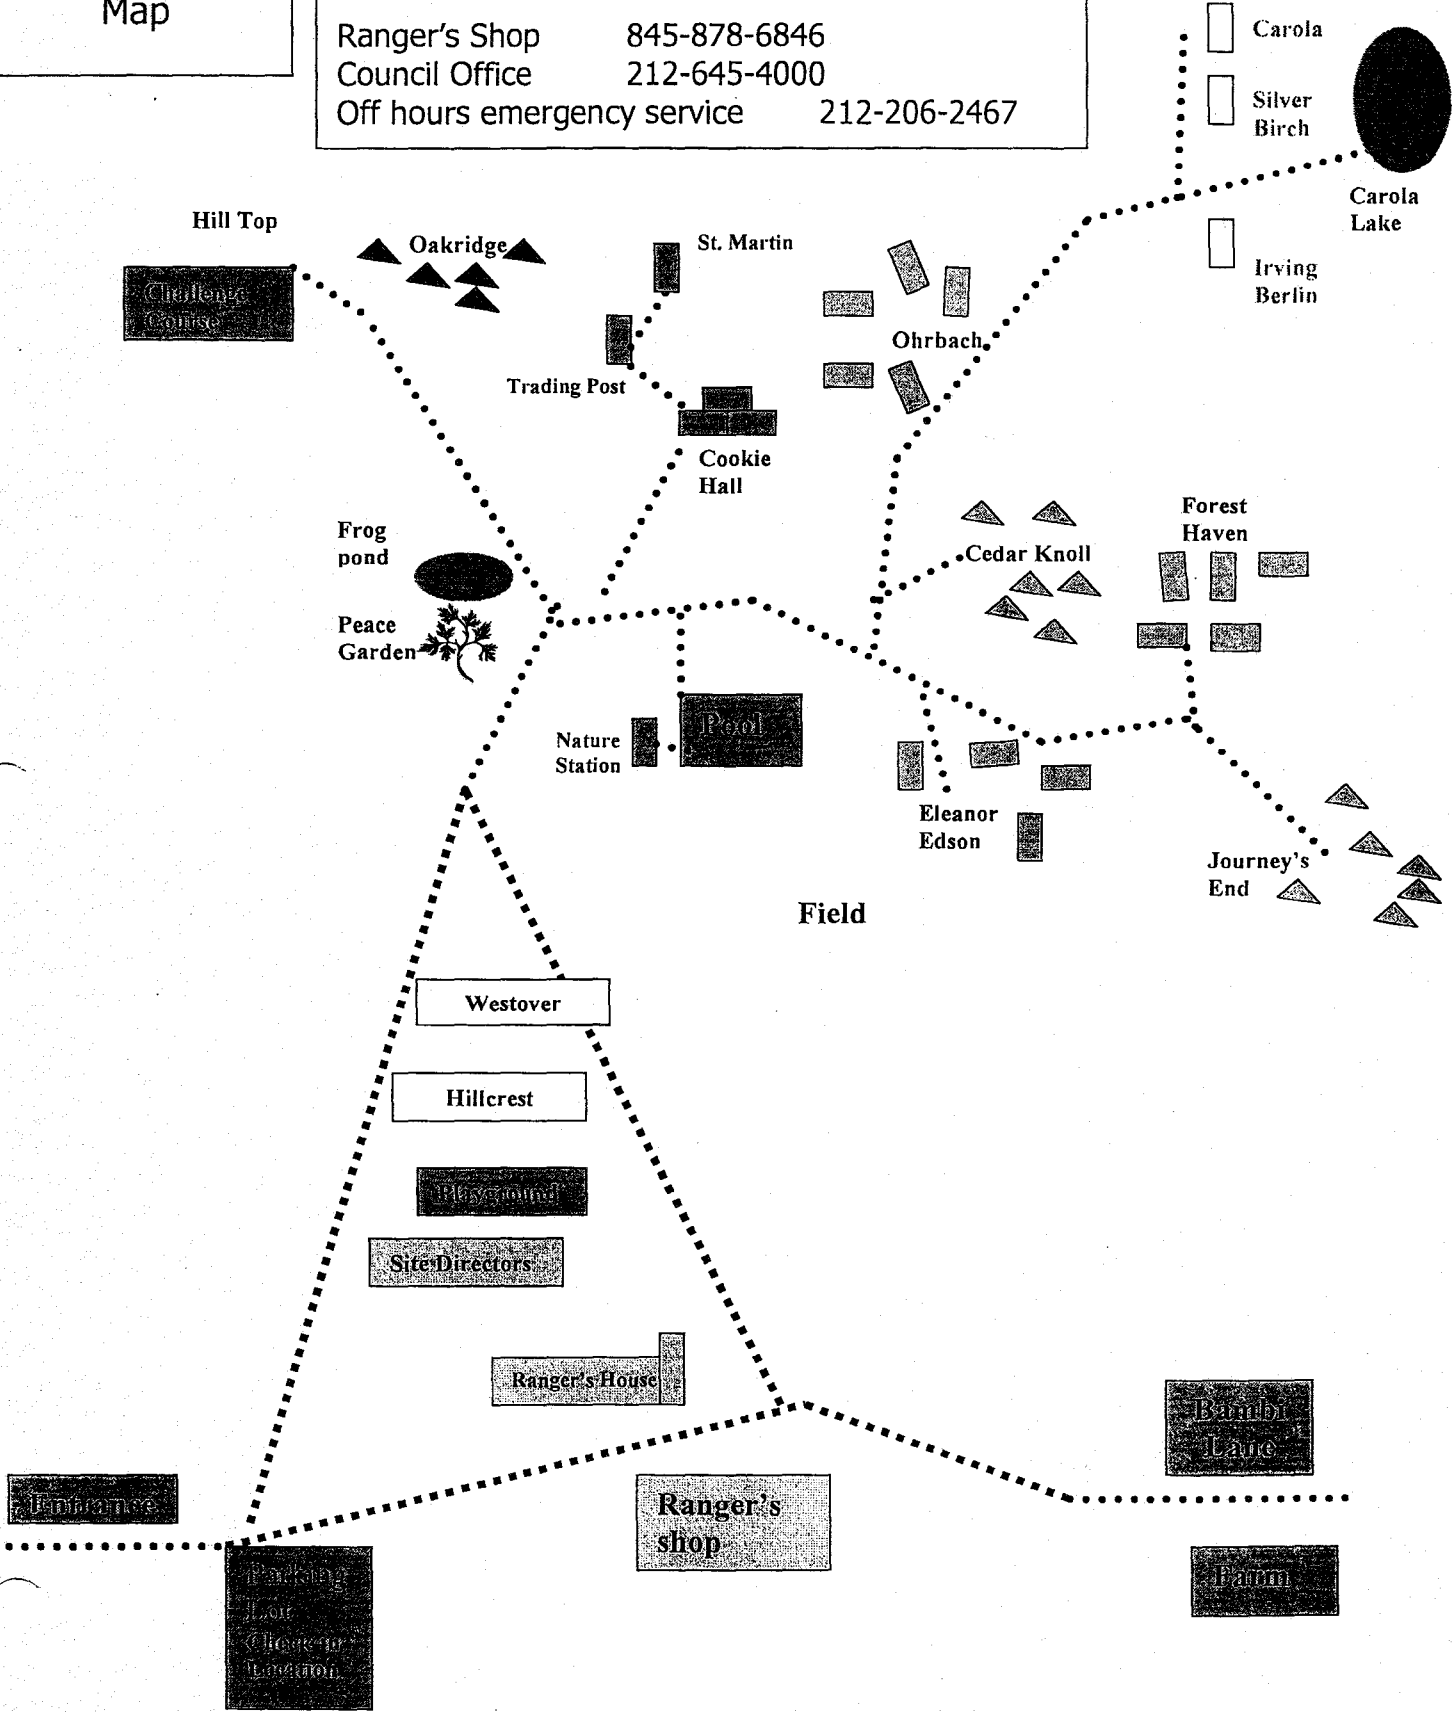

Hill Top
Challenge Course

Oakridge

St. Martin

Ohrbach

Carola Lake

Trading Post

Cookie Hall

Irving Berlin

TRINITY PAWLING SCHOOL
PAWLING, NEW YORK 12564

DANN ROAD 911 ADDRESSES

10 DANN ROAD	ALL SAINTS CHAPEL
11 DANN ROAD	DANN CLASSROOM BLDG
12 DANN ROAD	JOHNSON HALL
24 DANN ROAD	BARRACKS 1
26 DANN ROAD	BARRACKS 2
30 DANN ROAD	MAINTENANCE OFFICE
35 DANN ROAD	BIRCKHEAD SOUTH
37 DANN ROAD	BIRCKHEAD NORTH

BACK ROAD
911 ADDRESSES

20 BACK RD.	TURLEY HOUSE
26 BACK RD.	MAINTENANCE GARAGE
30 BACK RD.	BARRACKS 4
32 BACK RD.	BARRACKS 3
55 BACK RD.	POND HOUSE

TRINITY PAWLING SCHOOL
PAWLING, NEW YORK 12564

CLUETT DRIVE 911 ADDRESSES

TRINITY PAWLING SCHOOL
PAWLING, NEW YORK 12564

INDEX MAP

SITE MAP		
TRINITY-PAWLING SCHOOL		
TOWN OF PAWLING, DUTCHESS COUNTY, N.Y.		
SCALE: NOT TO SCALE	APPROVED BY:	DRAWN BY: EPH
DATE: OCTOBER 18, 2008	PROJECT NO.:	DESIGN BY:
ARCHIBALD A. SMITH III, HEADMASTER EDWARD P. HAUSER, DIRECTOR OF PHYSICAL PLANT		DWG. NO.: